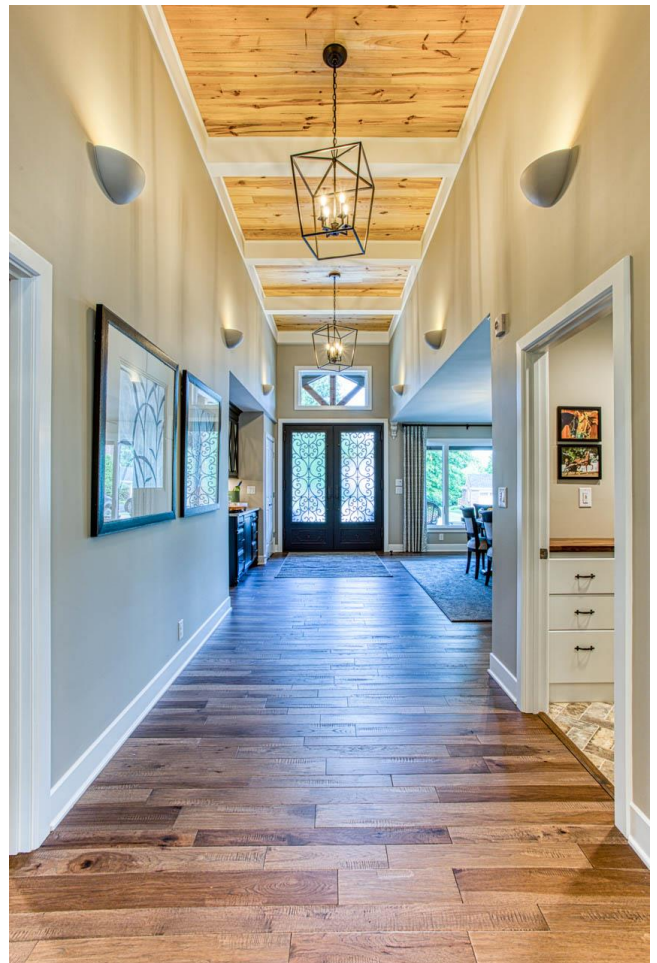

### Hardwood Flooring

Manufacturer: Somerset

Engineered Hardwood Flooring

“Winter Wheat Hickory” color

Varying Widths: 3-1/4”, 4” and 5”