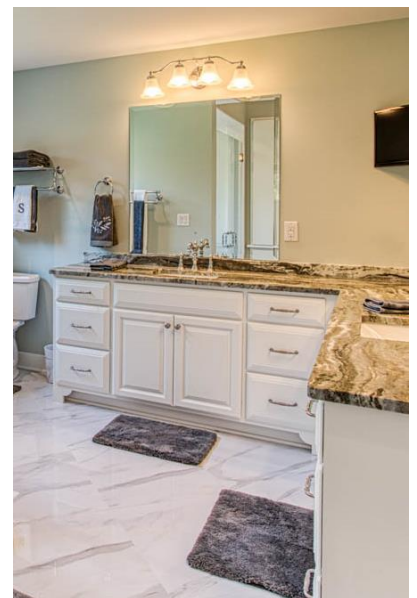

KIMBEL

CONSTRUCTION

"Distinct Homes & Tailored Renovations"

2019 Tour of Remodeled Homes Selections

Tile

Louisville Tile 502-426-3991

Robin Straub

www.Louisville-Tile.com

Kitchen Backsplash: GO2 Bello Chevron Mosaic Bianco Bello Honed with GO2Bello 5/8" x 12 Liner Bianco Bello Honed and Silverado grout.

Pantry & Cloak Room Flooring: New York 4"x8" Broadway with Birch grout.

Master Bathroom Flooring: Mayfair HD 24"x24" Volakas Polished Rectified with Bright White grout.

Master Bathroom Shower Floor: 6th Avenue Round Mosaic Fog Glass with Bright White grout.

Master Bathroom Shower Back Wall: Jazz Glass 14-3/4"x14-3/4" Mos Be Bop White Blend Foliage with Bright White grout.

Master Bathroom Shower Side Walls: Pure 6"x12" Long Edge Pure White Glossy with Bright White grout.